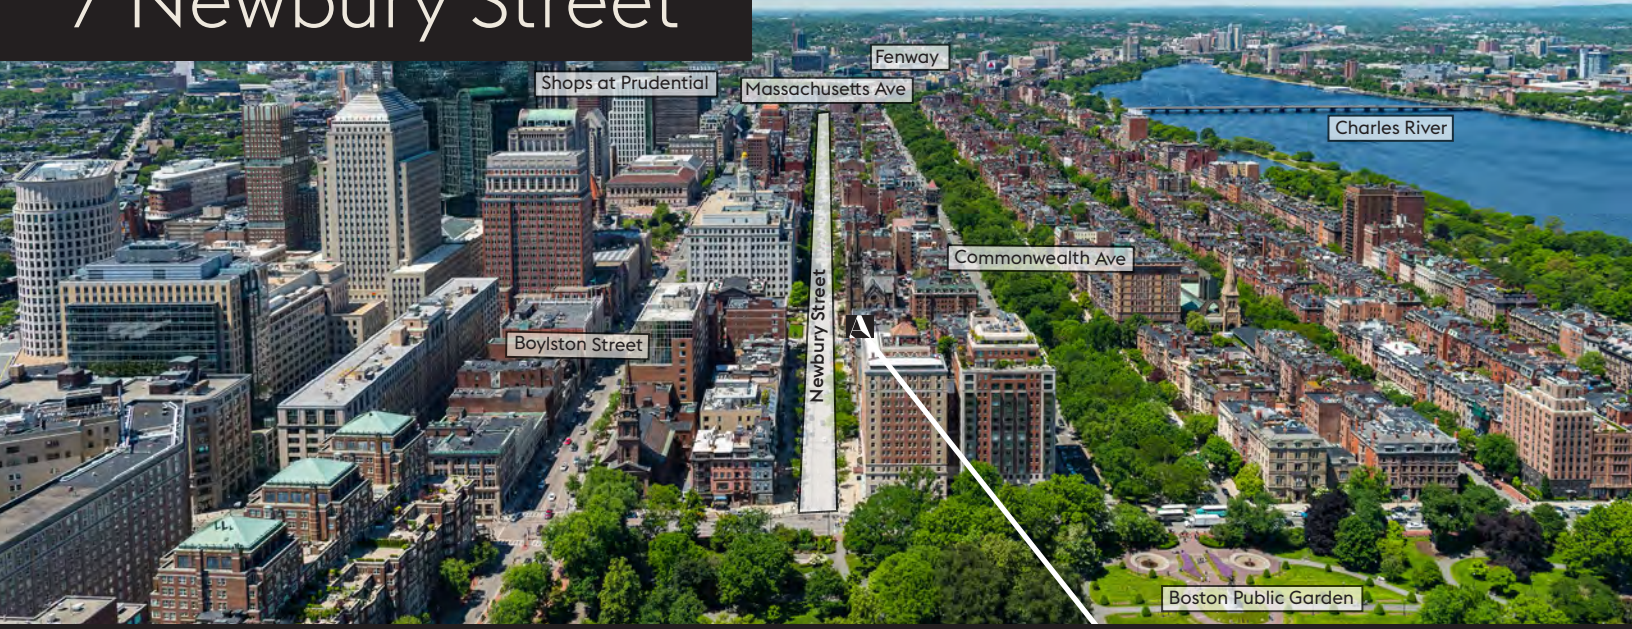

Frontage:

- 22 feet

Your Neighbors:

- Tiffany & Company
- Burberry
- Bulgari
- Chanel
- Van Cleef & Arpels
- Giorgio Armani
- Cartier
- Loro Piana
- Valentino
- Richard Mille
- Rolex Coming Soon

Additional Details:

Located Between Arlington & Berkeley St.

7 Newbury Street

Arlington Street

Commonwealth Avenue

The Newbury 1,400sf Available Tiffany & Co.	I	17	18	CRG Real Estate	355
★ 2,736sf Retail Opportunity	7	2	Burberry	Parish Cafe	361
Brunello Cucinelli	11	6	Chanel	Tatte Vidal Sassoon By Chloe	399
Emmanuel Episcopal Church	13-27	8	Rolex (Coming Soon)	Pompanoosuc Mills Cryomed	419
Akris	99	10	1,500sf Available Rimowa	People's United Bank	425
Miniluxe	31	12	L'elite (Up) Bulgari	Life Alive Café	431
Galerie d'Orsay (Up) / Pageo (Down)	33	14	Concepts	Century Bank	437
Newbury Fine Arts (UP) / 98O - 1,980sf Available (Down)	35	16	20 22 24	Starbucks	443
LensCrafters	37	18	Avanti Salon Giorgio Armani Richard Mille		
Shreve, Crump & Low	39	28	Cartier		
Loro Piana	45	30	Firestone & Parsons 1,750sf Available		
Valentino	47	32	Alan Bilzerian		
		34	Allen Edmonds		
		36	Bella Sante Day Spa (Up) Van Cleef & Arpels		
		38	24,814sf Available		