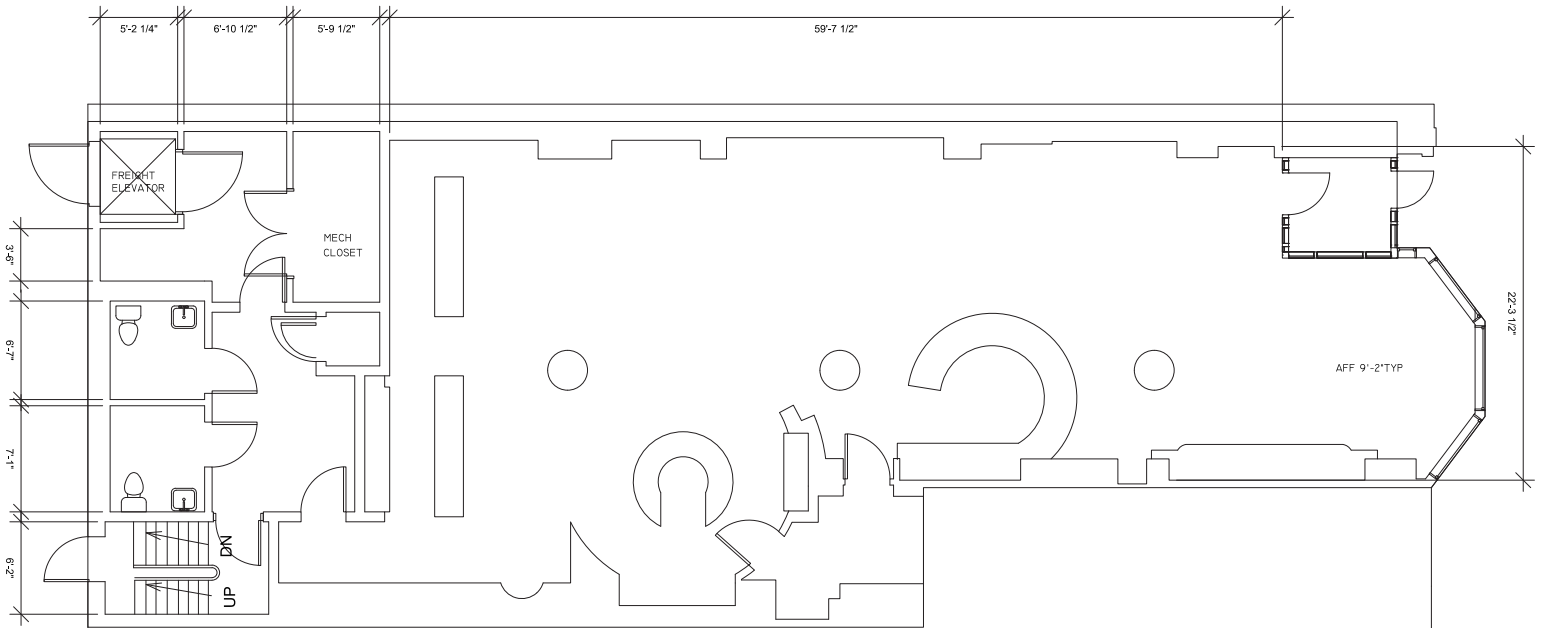

7 Newbury Street

AVANTAGE NEWBURY

Approximate Size:

- Street level: 2,736 SF
- Storage: 2,500SF

Site Status:

- Available

Delivery:

- Immediately

- Street level ceiling height 9'-10'
- Storage level ceiling height 7'
- Freight elevator within space
- The luxury block of Newbury Street

2,736 SF Retail Opportunity

7 Newbury Street

Street Level 2,736SF