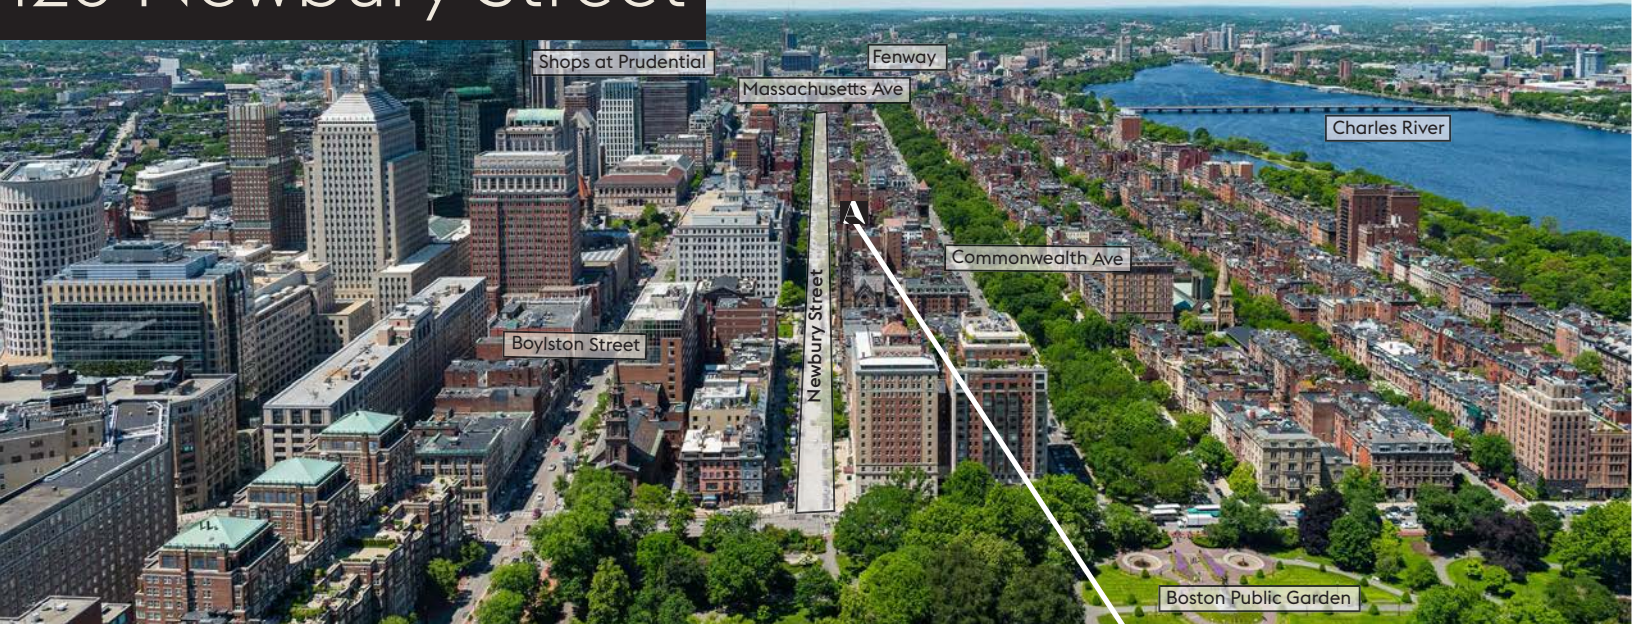

## Clarendon Street

236	234	
All Too Human The Bar Method (Up) Dry Bar (Down)	Cole Haan	109
Rag & Bone / Salon Marc Harris / Alex & Ani Faherty Brand / See Eyewear		115
Kate Spade (Up/Down)		117
MM.LaFleur (Up) / American Rhino (Down)		119
Studio 9 (2nd Fl) L' elite Occasions (Up) / Fresh (Down)		121
<b>1,400sf Retail Opportunity (Up) / AuRate New York (Down)</b>		<b>123</b>
<b>1,335 Retail Opportunity / Jonquils Cafe (Coming Soon)</b>		<b>127-129</b>
The Rug Company (Up) / Available Arden Gallery / Le Labo		131
T2 (Up) / Winston Flowers (Down)		133
Lilly Pulitzer (Up) / Camper (Down)		135
Available (Up) / Poggen Pohl (Down)		139
Longchamp Paris / Art Of Shaving		141
Joie / Bang & Olufsen		143
Diego Salon / Brodney Antiques		147