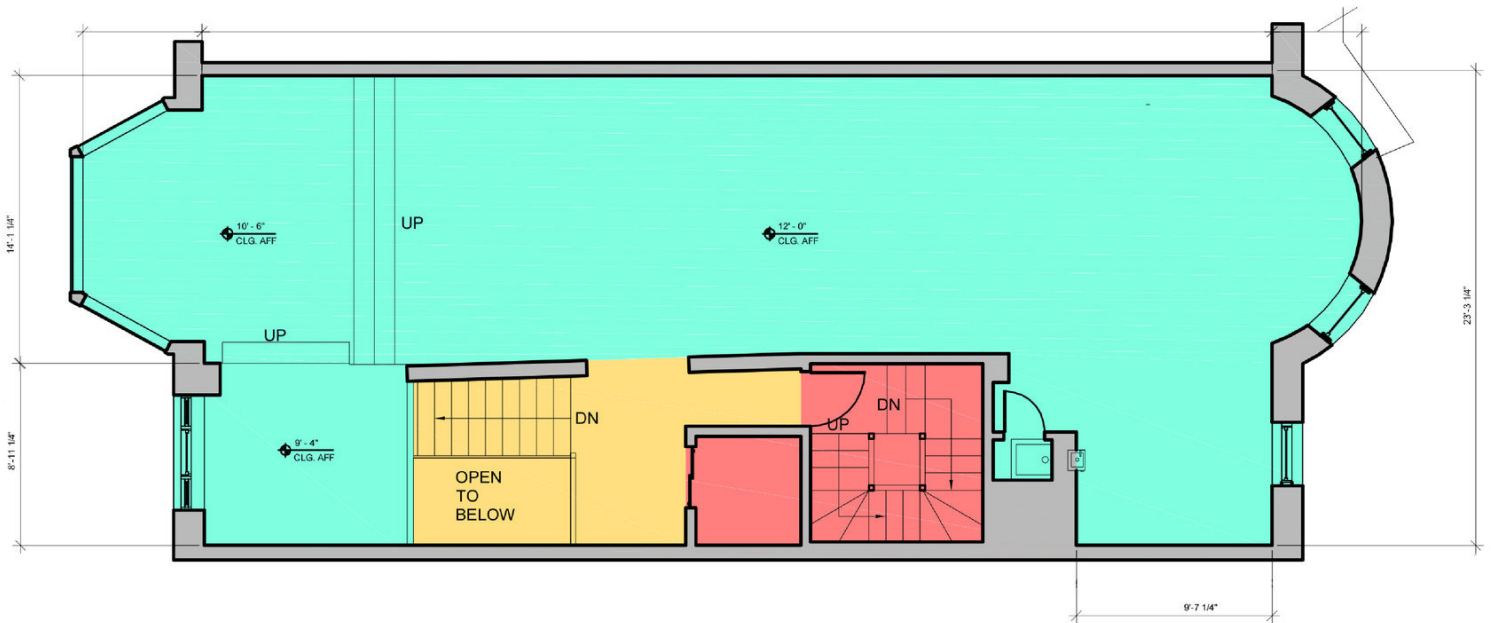

First Floor 1,335 SF

Located Between Clarendon & Dartmouth St.